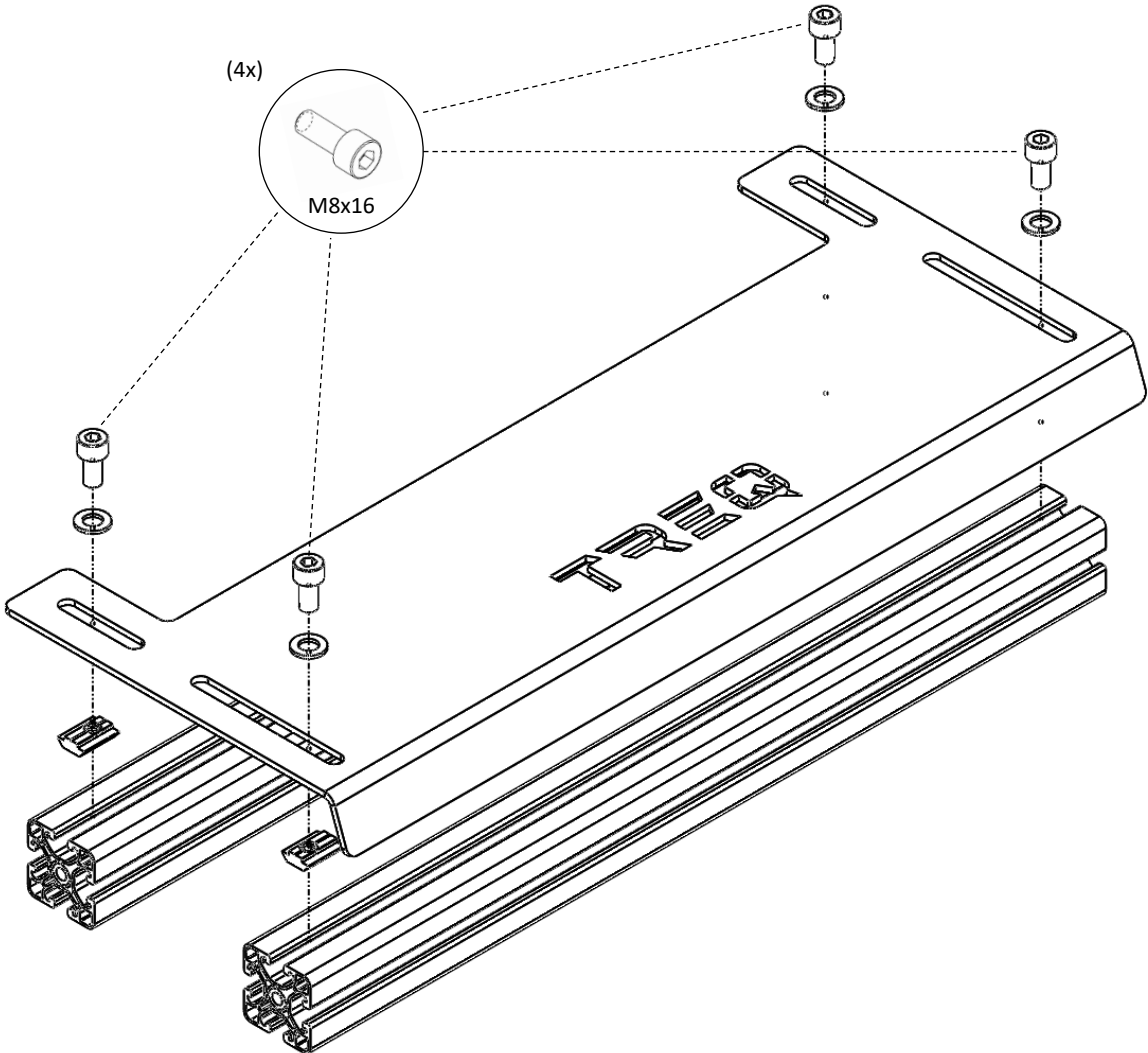

FEET

RESTING PLATE

INSTRUCTION MANUAL

REQUIRED TOOLS:

TREQ

1

Bracket
1x

M8x16 (Black)
4x

Click-in Nut M8
4x

M8
4x

2

TREQ