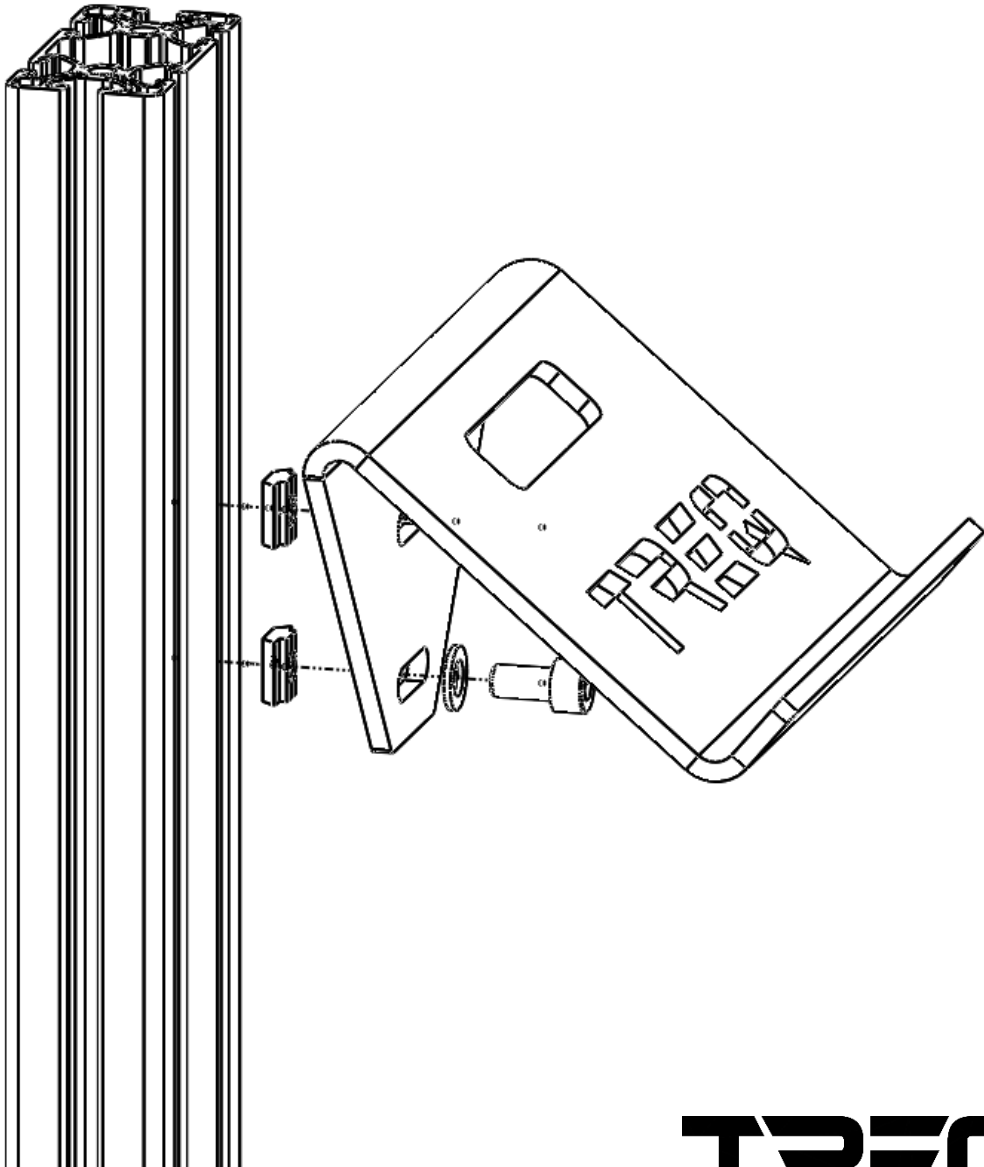

STREAM DECK MOUNT

INSTRUCTION MANUAL

REQUIRED TOOLS:

TREQ

1

Bracket

1x

M8x16

2x

Click-in Nut M8

2x

M8

2x

2

TREQ