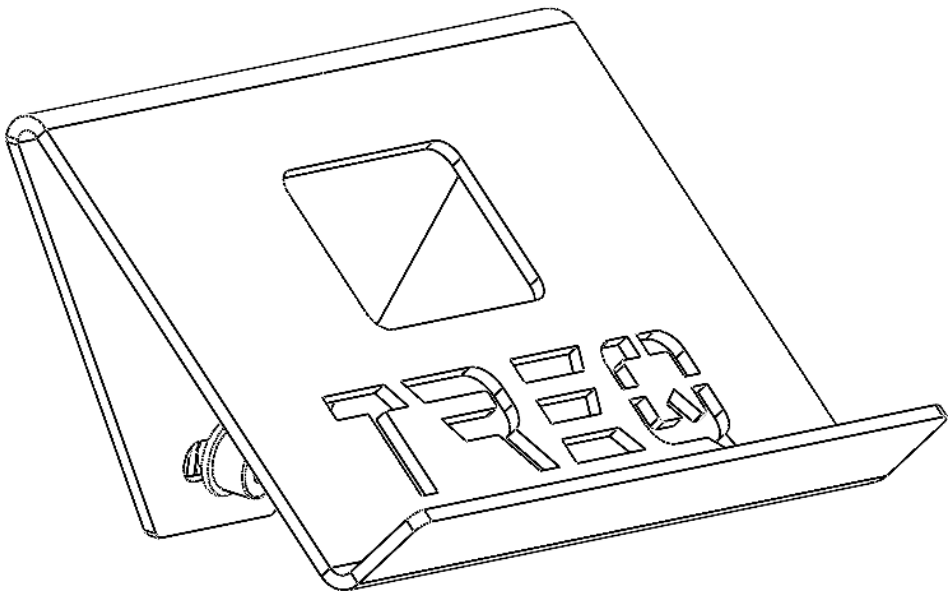

STREAM DECK MOUNT

INSTRUCTION MANUAL

REQUIRED TOOLS:

TREQ

1

Bracket

1x

M8x16

2x

Click-in Nut M8

2x

M8

2x

2

TREQ